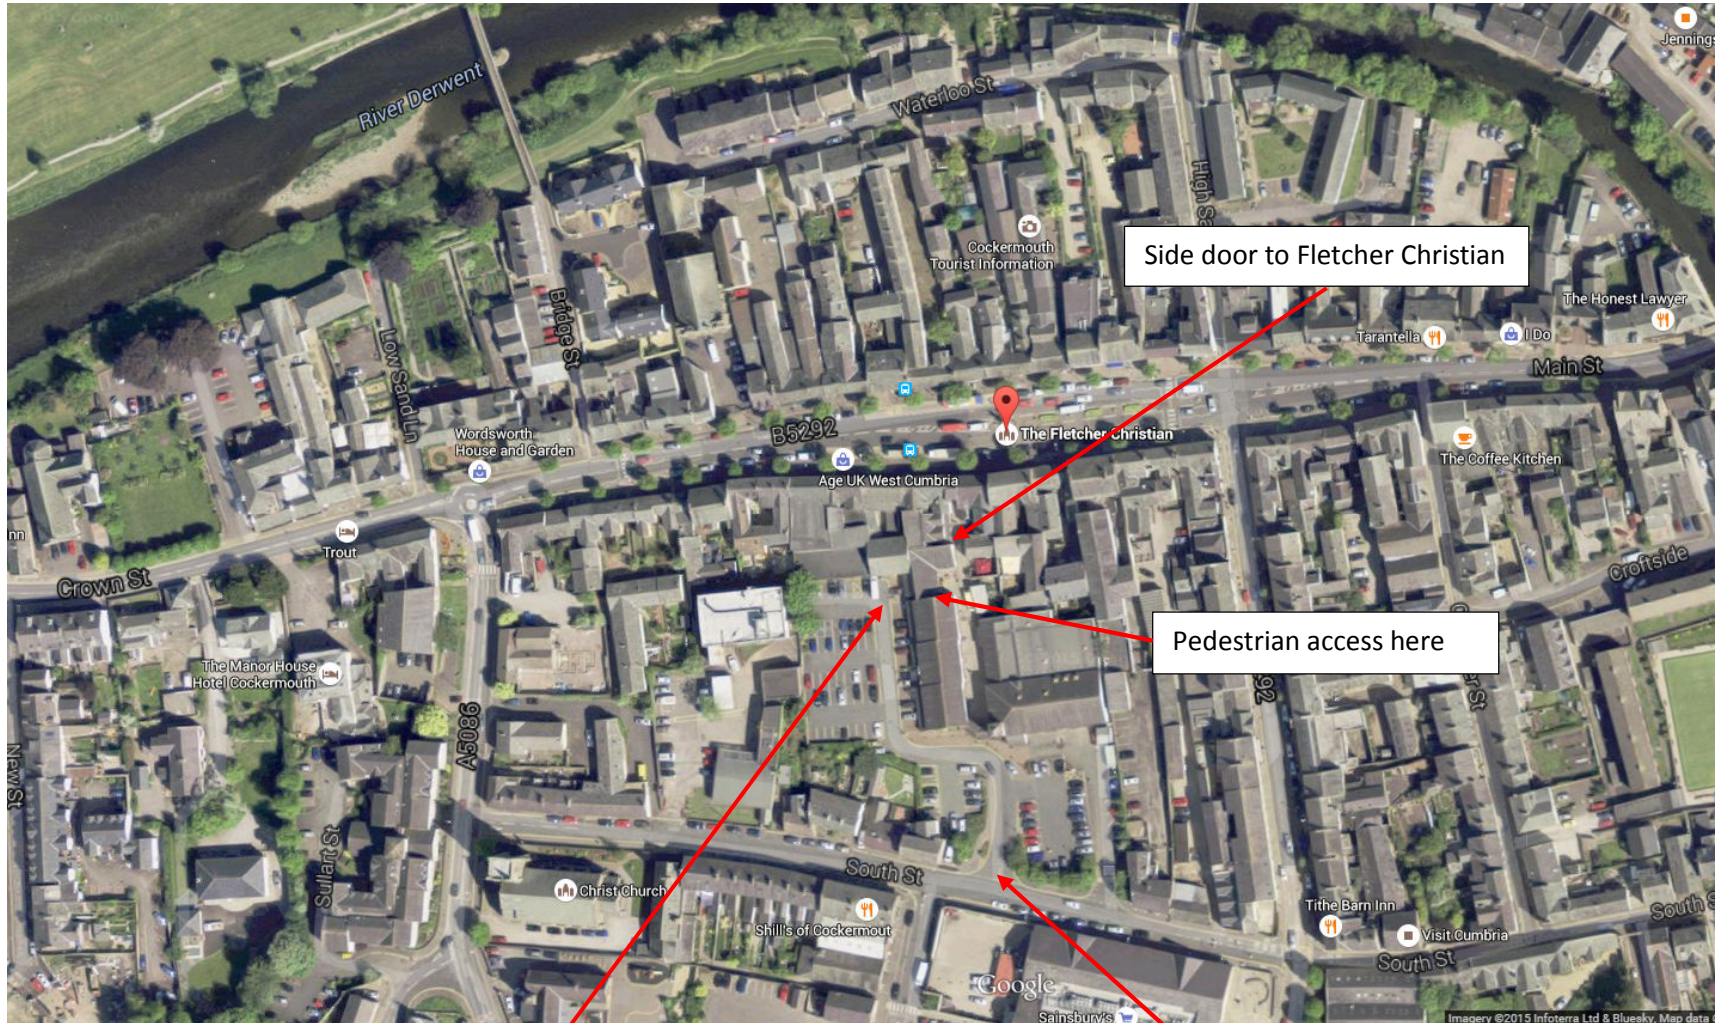

CockermouthLIVE – access map for the Fletcher Christian

Side door to Fletcher Christian

Pedestrian access here

Lowther Went car park – suggested unloading point

Lowther Went car park – entrance