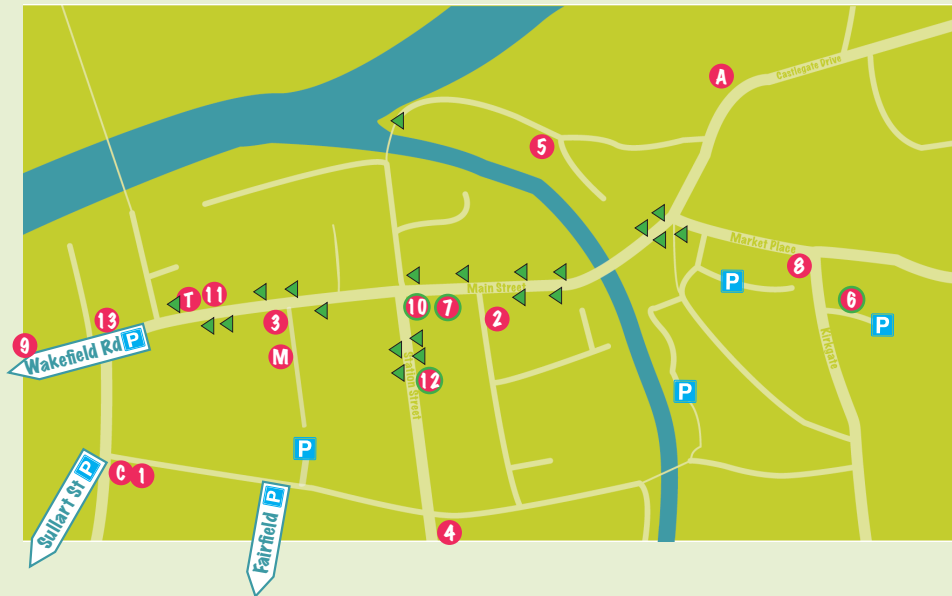

VENUE FINDER:

- ① Christ Church Rooms
- ② Coffee Kitchen
- ③ Fletcher Christian
- ④ Fredericks
- ⑤ Jennings Cooperage
- ⑥ Kirkgate Centre
- ⑦ Moon and Sixpence
- ⑧ Seth's Bar
- ⑨ St Joseph's Church Hall
- ⑩ Strolling 4 Shoes
- ⑪ United Reformed Church
- ⑫ Wild Zucchini's Bistro
- ⑬ Wordsworth House

- A Cockermonth Castle
- C Christ Church
- M Billy Bowman's Music Shop
- T Tourist Information Centre

● ◀ Meander art venues
- see separate leaflet for details